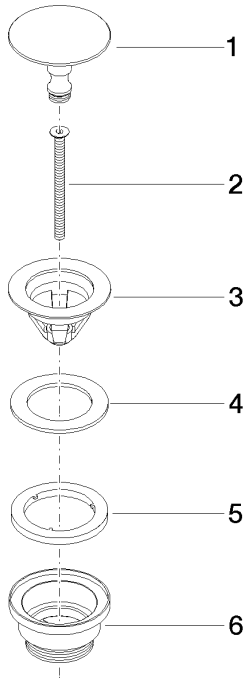

10 126 970

Fits: IMO, LULU, MADISON, MEM, TARA,  
CL.1, LISSÉ, VAIA, META, CYO

	Matte White	10 126 970-10
	Chrome	10 126 970-00
	Brushed Platinum	10 126 970-06
	Platinum	10 126 970-08
	Durabrand (23kt Gold)	10 126 970-09
	Dark Chrome	10 126 970-19
	Light Gold	10 126 970-26
	Brushed Light Gold	10 126 970-27
	Brushed Durabrand (23kt Gold)	10 126 970-28
	Matte Black	10 126 970-33
	Brushed Bronze	10 126 970-42
	Brushed Champagne (22kt Gold)	10 126 970-46
	Champagne (22kt Gold)	10 126 970-47
	Brushed Chrome	10 126 970-93
	Brushed Dark Platinum	10 126 970-99

## Basin Waste without press-closing 1 1/4" - Matte White

---

IMO

10 126 970

Only suitable for sinks without an overflow.

10 126 970

mm [inches]

10 126 970

### Spare parts list

No.	Item Number	Name	Quantity used	Delivery time
1	09 31 20 097-10	plug	1	60
2	09 30 30 179 90	screw	1	2
3	09 11 01 038-10	cup	1	60
4	09 14 05 061 90	seal	1	2
5	09 14 03 153 90	seal	1	2
6	09 11 10 156-10	connection	1	60